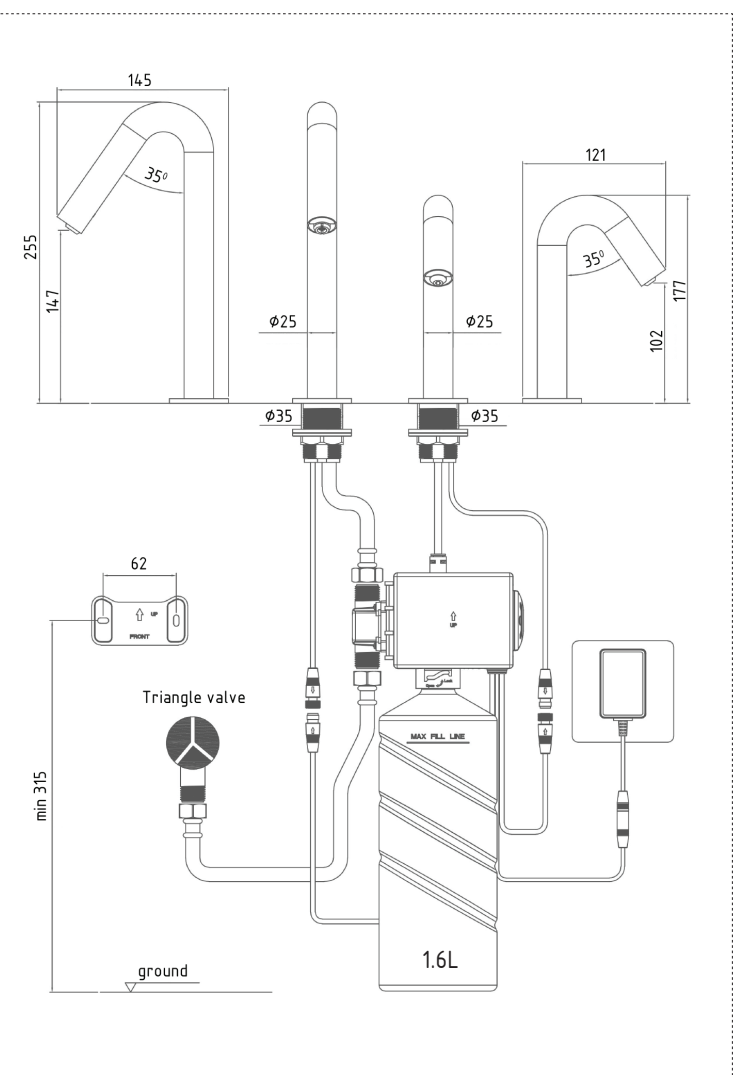

Touchless faucet and soap dispenser Sigma set

299-3204-5X

DESCRIPTION

Automatic touchless faucets and soap dispensers are hygienic and water efficient solution for your bathroom or public restrooms, such as schools, hospitals, airports, restaurants, shopping malls, cinemas. Using sensor beams the automatic faucet or soap dispenser determines when an object is in front of it and automatically turns on and automatically turn off when there is no motion.

SPECIFICATION

Type	deck-mounted faucet and soap dispenser
Sensor type	Infra-red(IR) sensor activation
Flow rate	2.0 l/min
Power supply	AC (110-240V)+DC (6V - 4x1.5V alkaline battery)
Power consumption (faucet)	Active mode≤3.5W, Standby mode≤ 0.8mW
Power consumption (soap dispenser)	Active mode≤3.5W Standby mode≤ 0.5mW
Sensing distance	10-30 cm (adjustable by regular magnet)
Cleaning liquids type	liquid soap, foaming soap, desinfectant
Warranty	2 years
Certificate	WRAS and CE approved, UKCA, SAA, UL

TECHNICAL DATA

POSSIBLE SURFACE FINISHING

<p>Chrome plated (CP)</p> <p>299-3204-51</p>	<p>Black mat (BM)</p> <p>299-3204-52</p>
<p>Brushed Nickel (BN)</p> <p>299-3204-53</p>	<p>Brushed Gold (BG)</p> <p>299-3204-54</p>