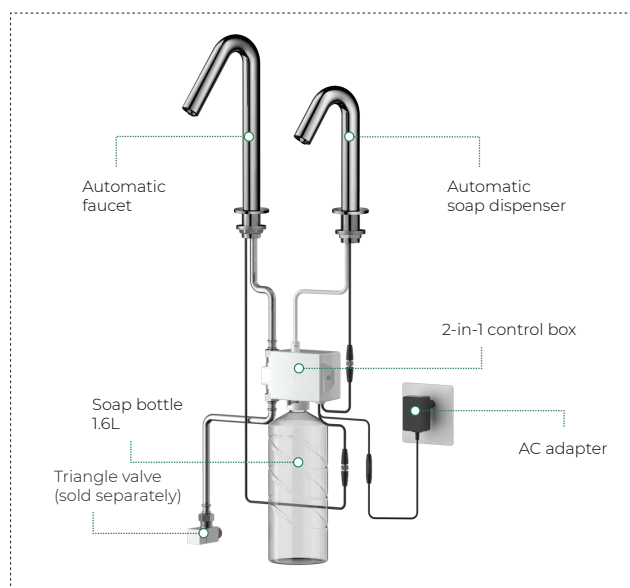

TECHNICAL DATA

POSSIBLE SURFACE FINISHING

Chrome plated (CP) 299-3204-51	Black mat (BM) 299-3204-52
Brushed Nickel (BN) 299-3204-53	Brushed Gold (BG) 299-3204-54